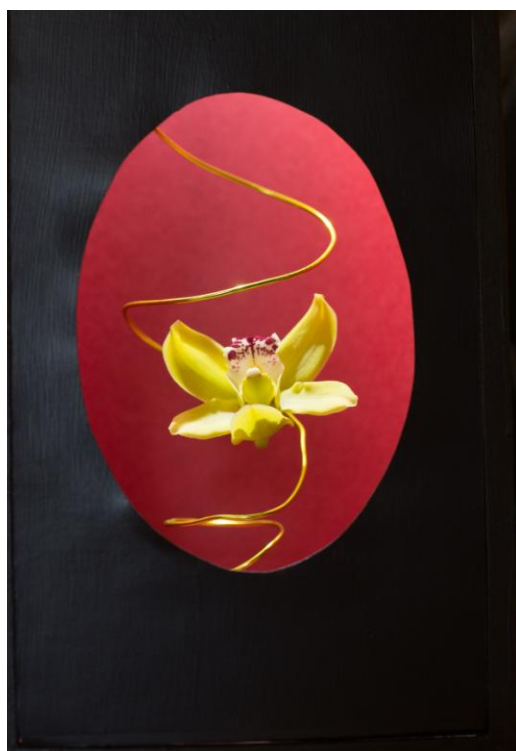

**BIRDSONG - Floral Design - Class 1 - Hummingbird  
Staged in a Niche with a 7" x 7 ¾ inch opening**

**1<sup>st</sup> Place - Irene Miltimore & Tibby Rosenberry  
Garden Club of Darien**

**2<sup>nd</sup> Place - Andrea Hoffman  
Fairfield Garden Club**